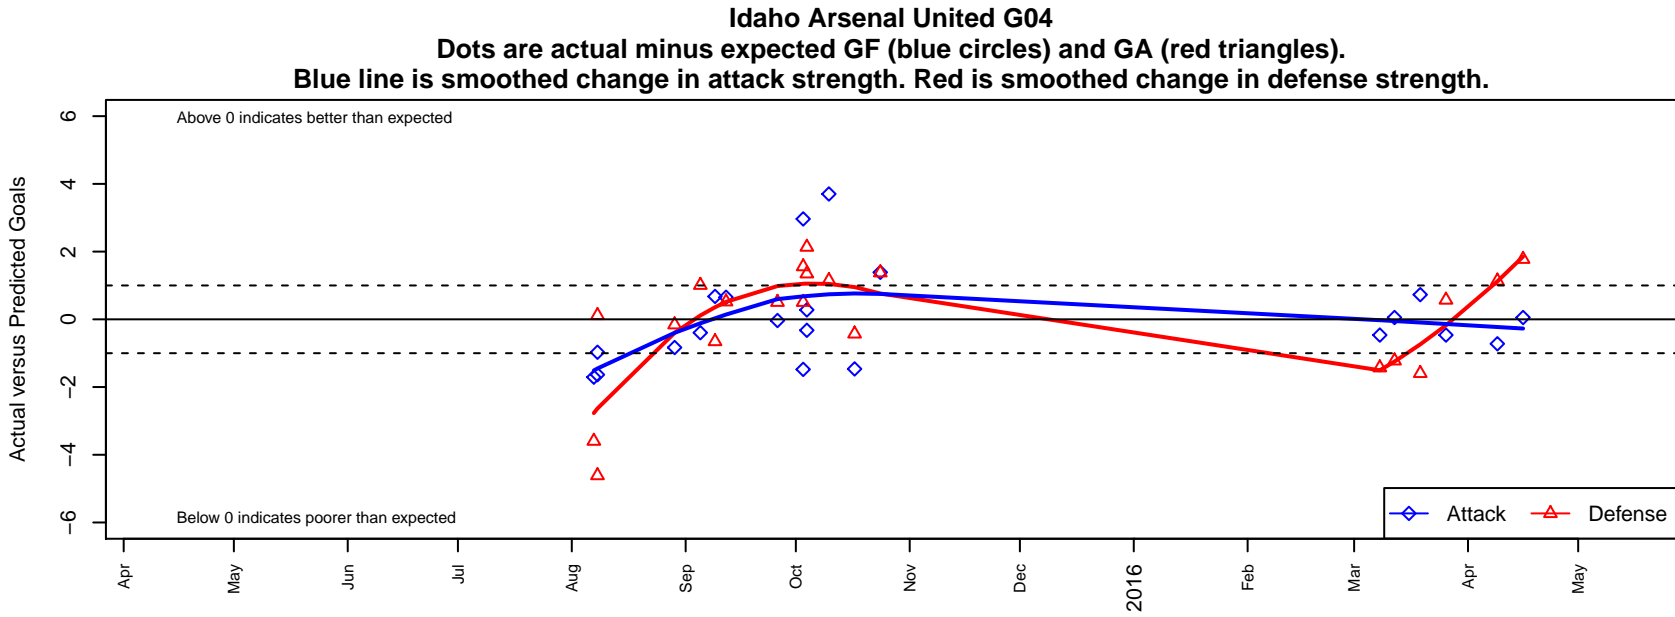

Idaho Arsenal United G04

, ID
 G04 total strength=417
 attack=0.33 defense=0.21
 fall league = Idaho D3 U11 South U11
 spr league = Spr Idaho D3 U11 North U11

alt names used:
 ARSENAL UNITED
 ARSENAL UNITED U11 GIRLS (ID)
 ARSENAL UNITED U11 GIRLS (ID)
 ARSENAL UNITED

Venues played:
 2015 Bend Premier Cup U11G 9v9 SILVER U1
 2015 Idaho D3 U11 South U11
 2015 GEM State Challenge U11G Silver East L
 2015 Spr Idaho D3 U11 North U11

**attack and defense variance (black dot)
relative to other teams
and top 10 in region**